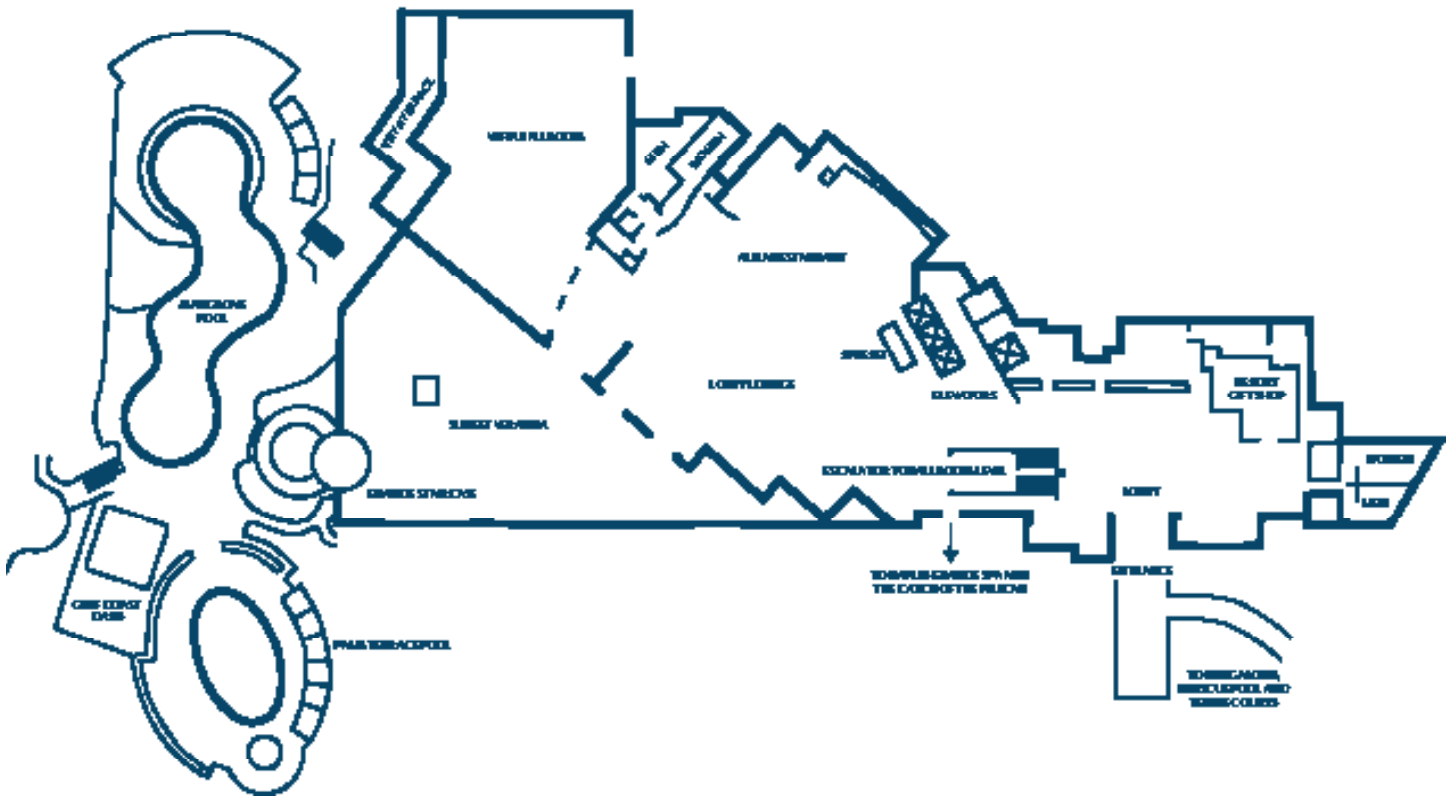

NAPLES GRANDE

BEACH RESORT

ROOM NAME	TOTAL SQUARE FEET	DIMENSIONS	CEILING HEIGHT	AUDITORIUM	CLASSROOM	RECEPTION	BANQUET	U-SHAPE	HOLLOW SQUARE
Vista Ballroom	5,802	60' x 98'	11'	500	260	500	400	-	-
Vista Terrace	2,144	20' x 105'	Outdoor	-	-	250	100	-	-
Sunset Veranda	5,500	60' x 92'	Outdoor	-	-	500	380	-	-
Mangrove Pool	13,858	63' x 217'	Outdoor	-	-	750	420	-	-
Palm Terrace Pool	5,901	68' x 86'	Outdoor	-	-	400	160	-	-
Chill Out Lounge	756	36' x 21'	11'	-	-	40	-	-	-